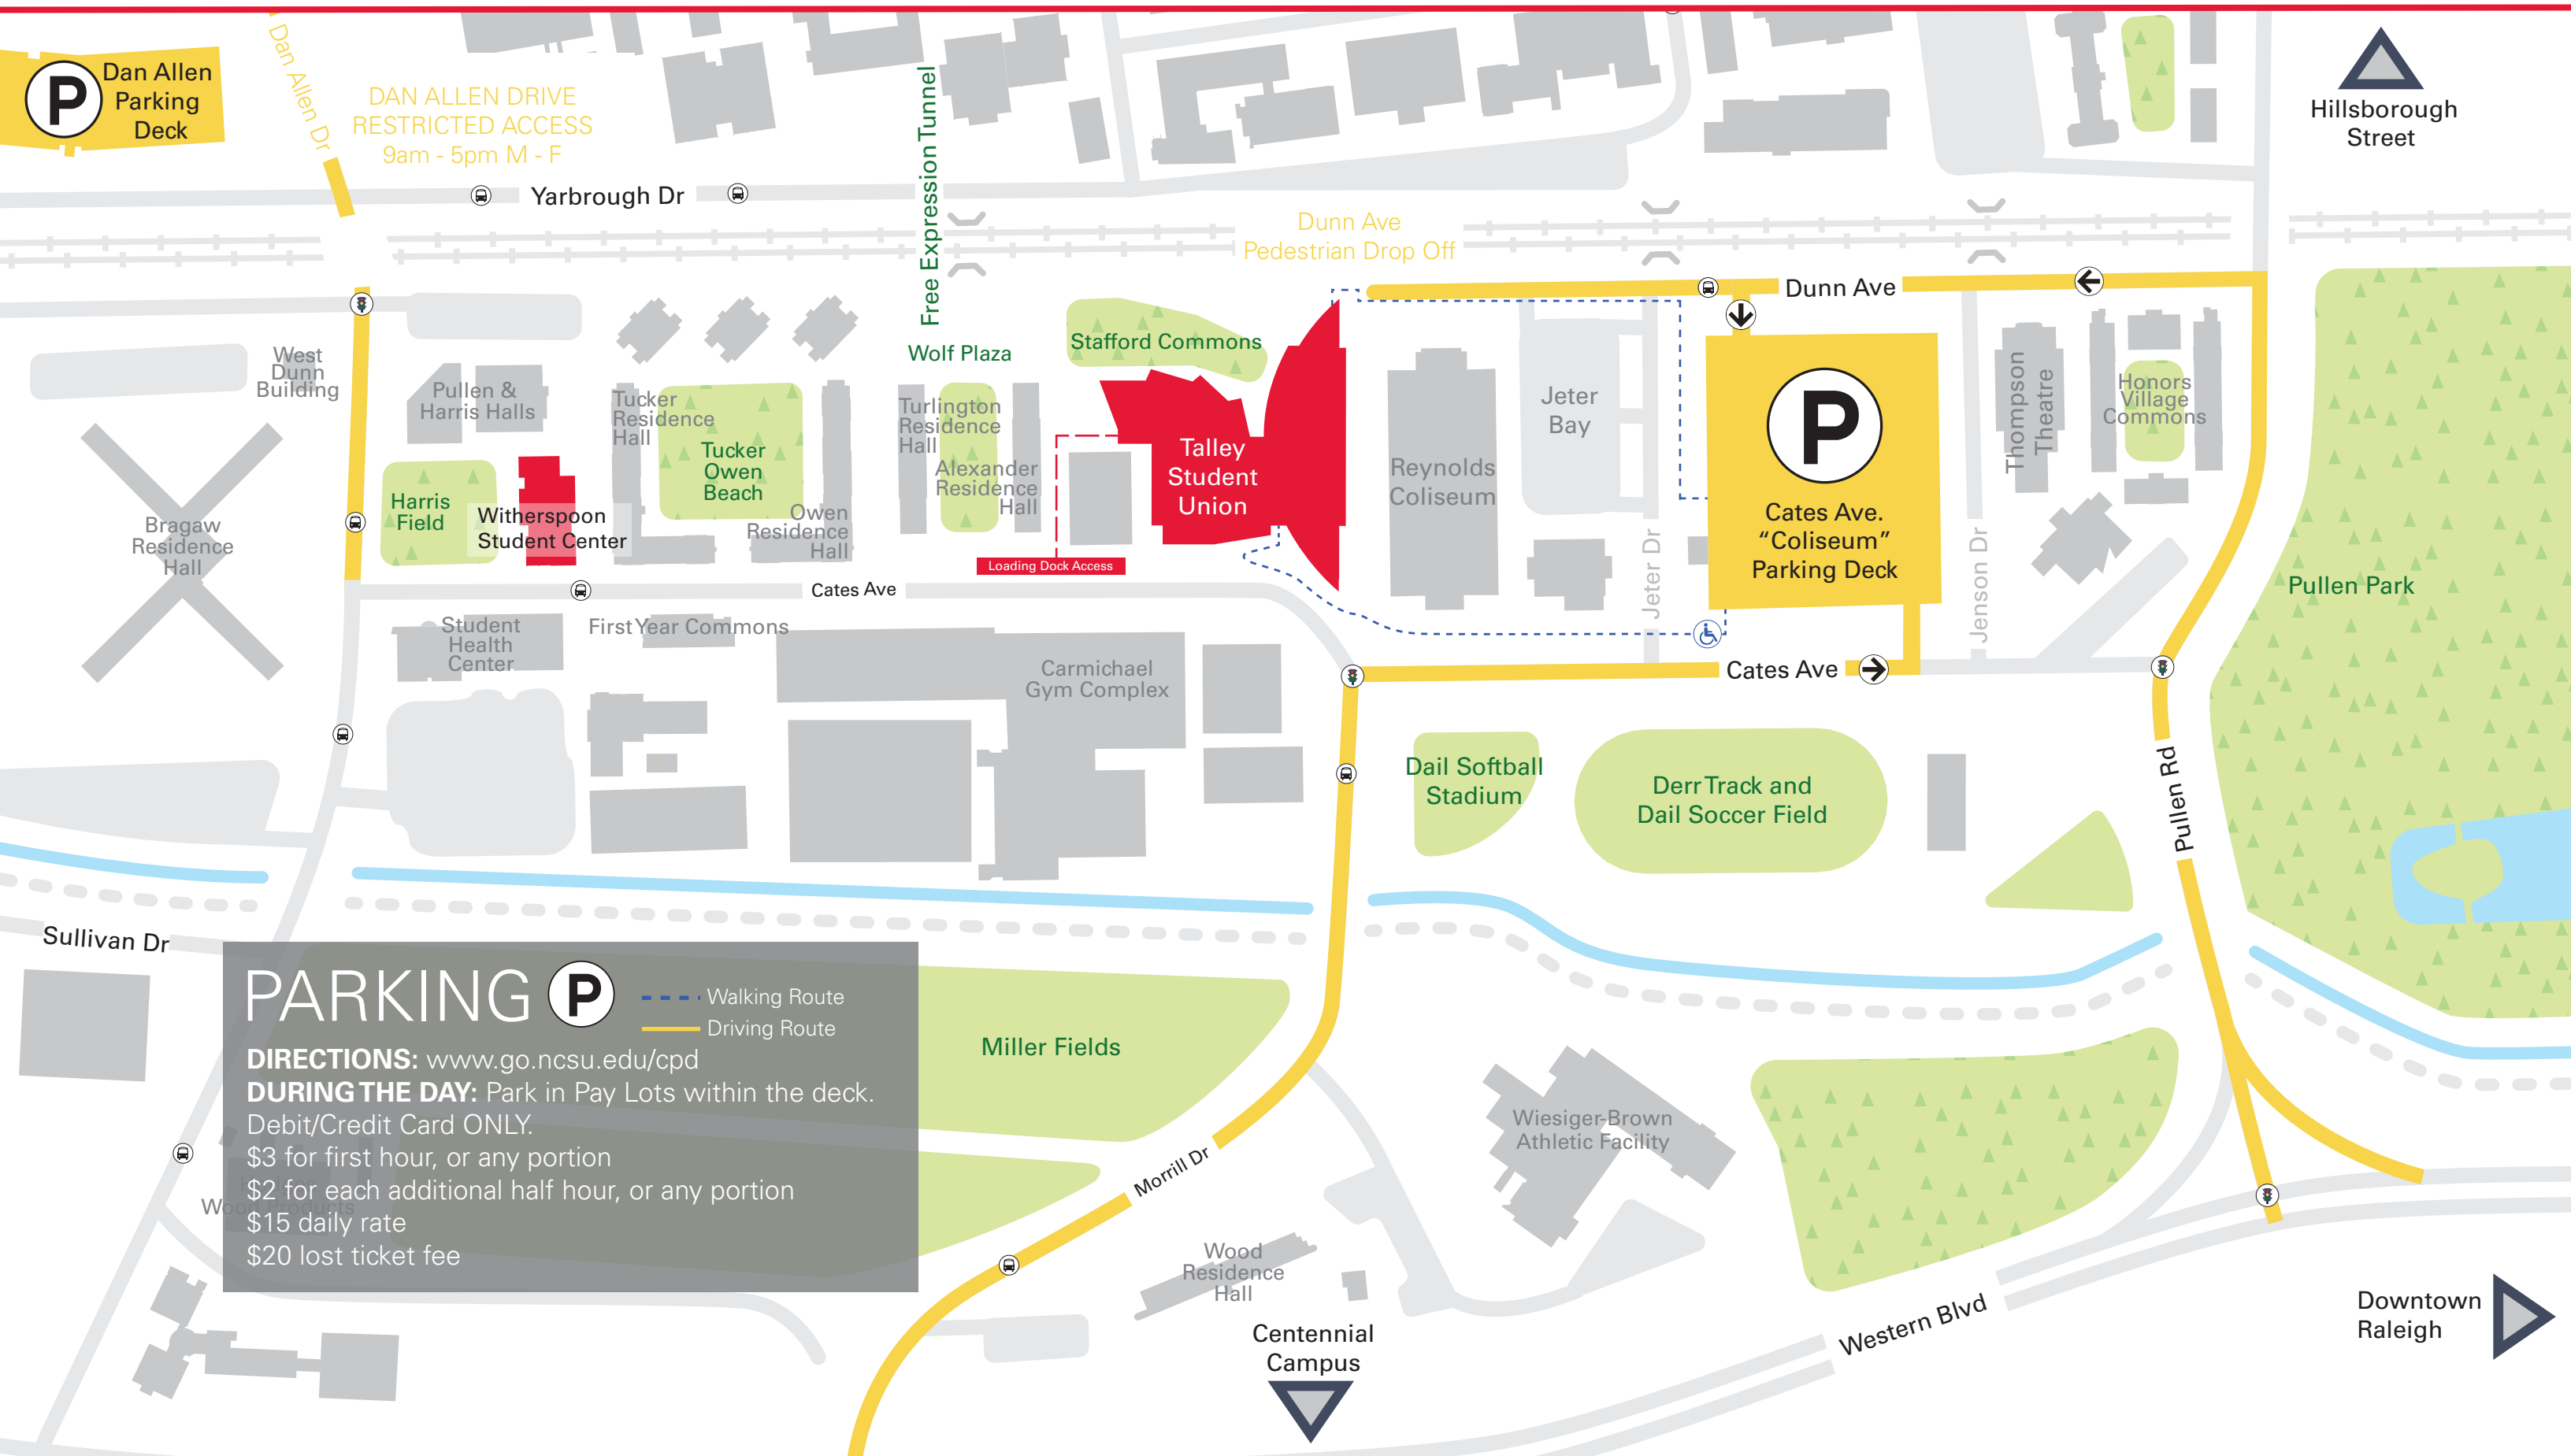

NC STATE STUDENT CENTERS PARKING MAP

- Student Centers
- Parking
- Field/Lawn
- Greenery Area/Park
- Bus Stop
- Traffic Light
- Stream
- - - Greenway
- Road

P Dan Allen Parking Deck

DAN ALLEN DRIVE
RESTRICTED ACCESS
9am - 5pm M - F

Hillsborough Street

Yarbrough Dr

Dunn Ave
Pedestrian Drop Off

Dunn Ave

West
Dunn
Building

Pullen &
Harris Halls

Tucker
Residence
Hall

Tucker
Owen
Beach

Owen
Residence
Hall

Wolf Plaza

Stafford Commons

Talley
Student
Union

Reynolds
Coliseum

Jeter
Bay

P
Cates Ave.
"Coliseum"
Parking Deck

Thompson
Theatre

Pullen Rd

Dail Softball
Stadium

Derr Track and
Dail Soccer Field

Sullivan Dr

PARKING **P**

- - - Walking Route
- Driving Route

DIRECTIONS: www.go.ncsu.edu/cpd
DURING THE DAY: Park in Pay Lots within the deck.
 Debit/Credit Card ONLY.
 \$3 for first hour, or any portion
 \$2 for each additional half hour, or any portion
 \$15 daily rate
 \$20 lost ticket fee