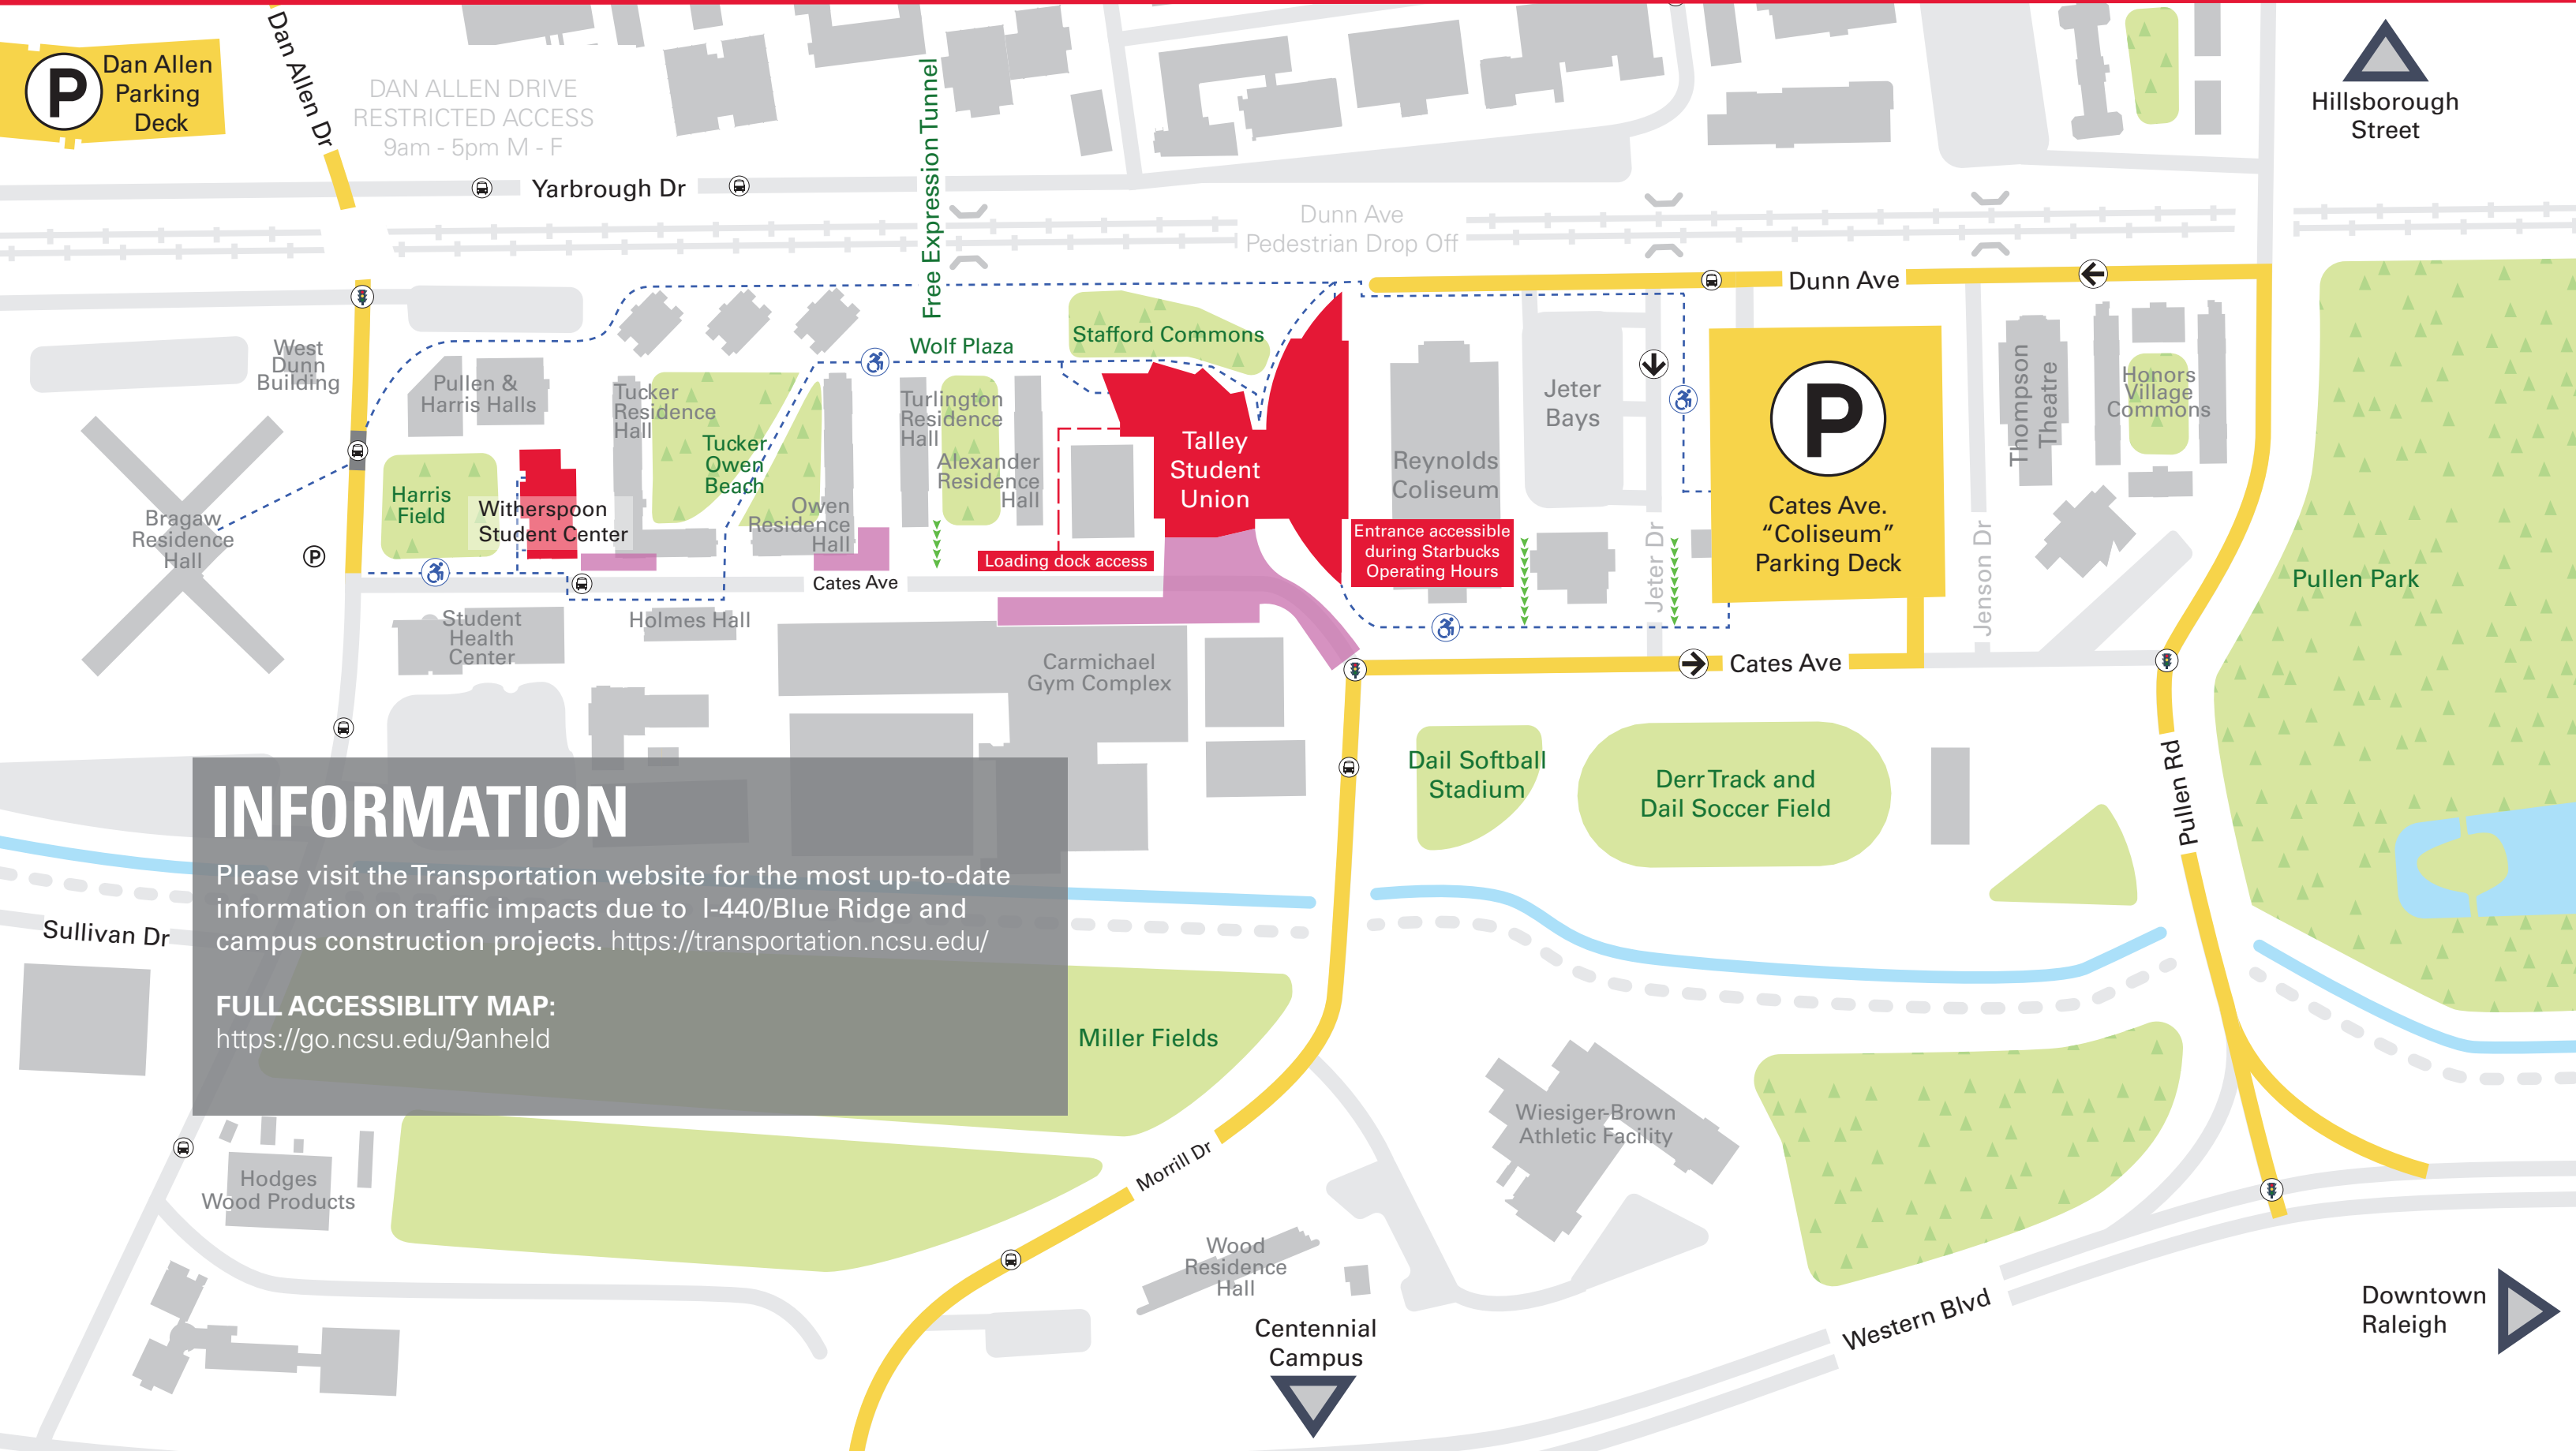

SUMMER
2020

NC STATE STUDENT CENTERS ACCESS MAP

- Student Centers
- Parking
- P Pay Lot
- ♿ Accessible Path
- Field/Lawn
- Greenery Area/Park
- ♿ Bus Stop
- ⚡ Traffic Light
- Stream
- - - Greenway
- Road
- Steep Slope
- - - Walking Route
- Driving Route
- Closure
- ↩ One Way Traffic

P Dan Allen Parking Deck

DAN ALLEN DRIVE RESTRICTED ACCESS
9am - 5pm M - F

Hillsborough Street

West Dunn Building

Pullen & Harris Halls

Tucker Residence Hall

Tucker Owen Beach

Owen Residence Hall

Wolf Plaza

Stafford Commons

Turlington Residence Hall

Alexander Residence Hall

Talley Student Union

Reynolds Coliseum

Jeter Bays

P Cates Ave. "Coliseum" Parking Deck

Thompson Theatre

Honors Village Commons

Pullen Park

Bragaw Residence Hall

Witherspoon Student Center

Cates Ave

Loading dock access

Entrance accessible during Starbucks Operating Hours