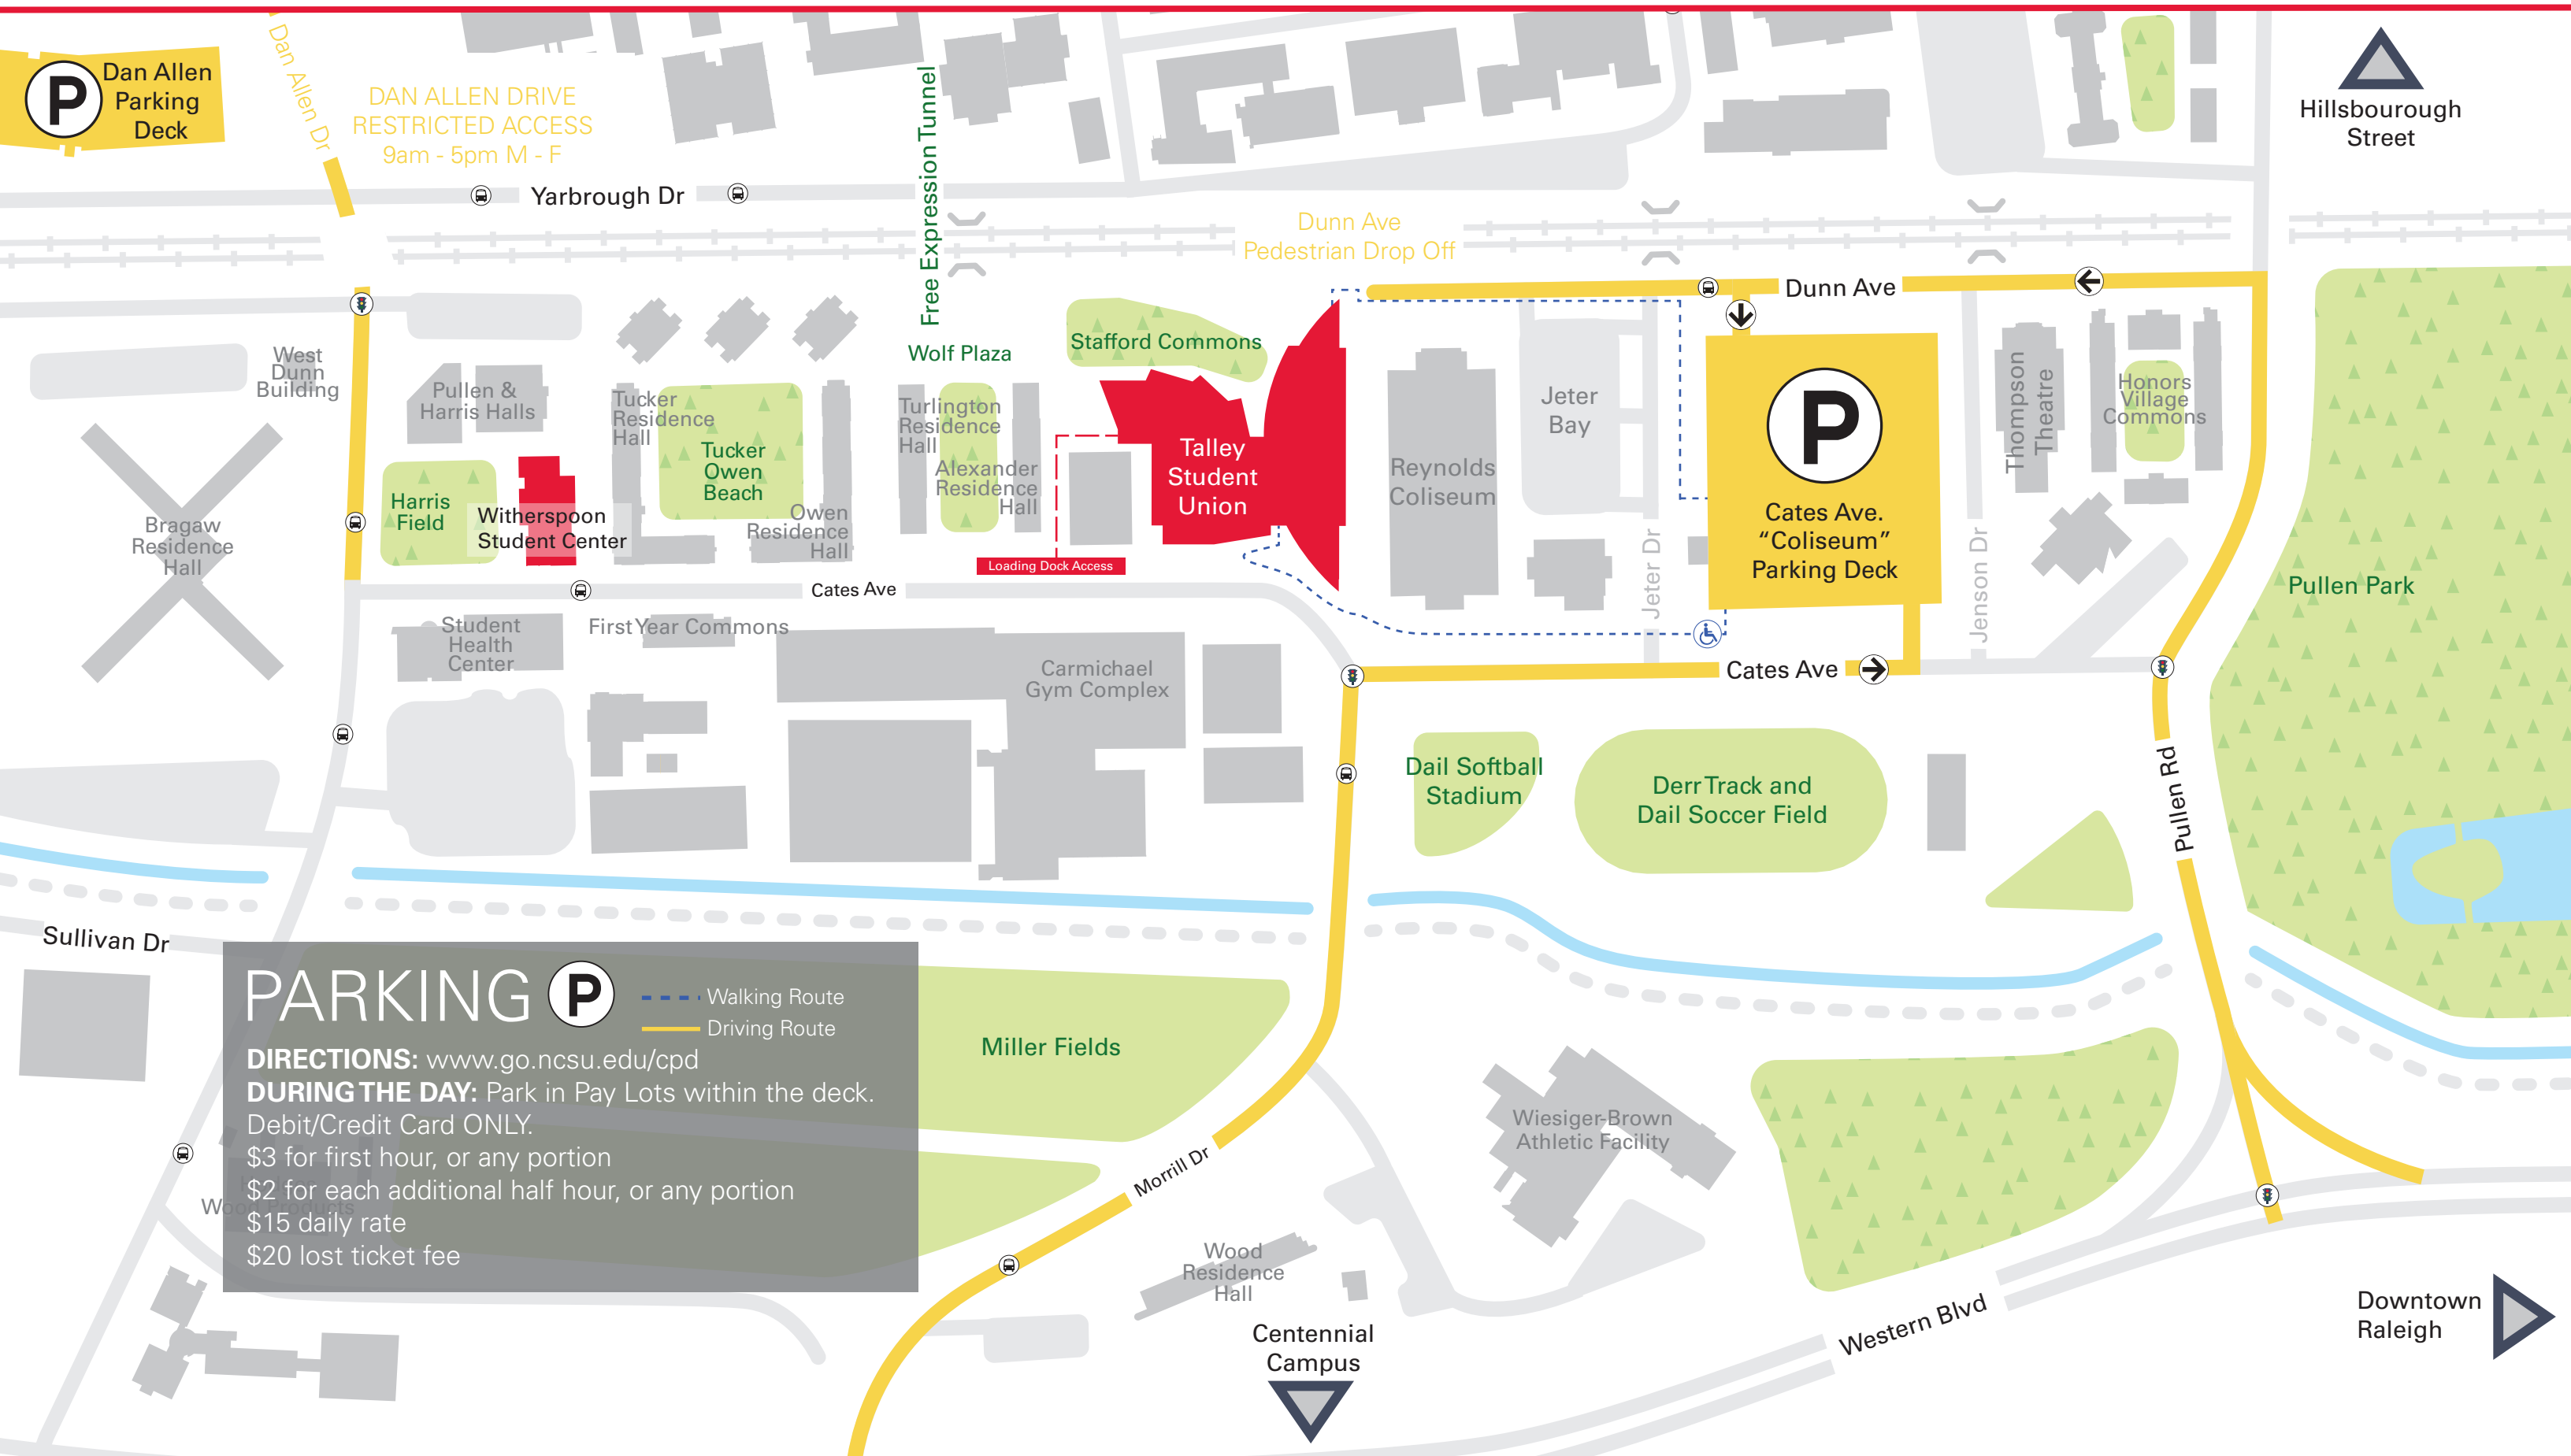

# NC STATE STUDENT CENTERS PARKING MAP

- Student Centers
- Parking
- Field/Lawn
- Greenery Area/Park
- Bus Stop
- Traffic Light
- Stream
- - - Greenway
- Road

**P** Dan Allen Parking Deck

DAN ALLEN DRIVE  
RESTRICTED ACCESS  
9am - 5pm M - F

**P**  
Cates Ave.  
"Coliseum"  
Parking Deck

Talley Student Union

**PARKING** **P**

- - - Walking Route
- Driving Route

**DIRECTIONS:** [www.go.ncsu.edu/cpd](http://www.go.ncsu.edu/cpd)  
**DURING THE DAY:** Park in Pay Lots within the deck.  
 Debit/Credit Card ONLY.  
 \$3 for first hour, or any portion  
 \$2 for each additional half hour, or any portion  
 \$15 daily rate  
 \$20 lost ticket fee

Downtown Raleigh